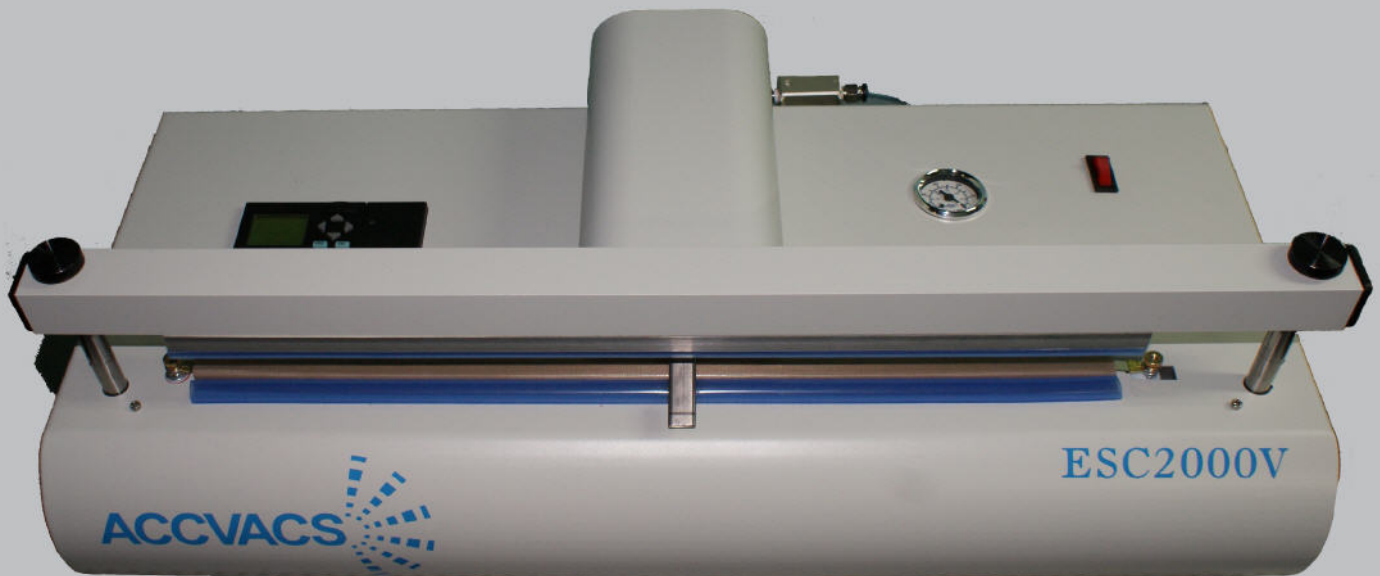

ESC SERIES PLUG & VACUUM PACK SELF-CONTAINED DIGITAL VACUUM SEALER

**CLEAN ROOM COMPATIBLE
ACCVACS DIGITAL SMART CONTROL
BACKLIT LCD DISPLAY
STAINLESS STEEL RETRACTING NOZZLE
NO PINCH SAFETY JAW & OVER HEAT PROTECTION
ELECTRONIC FOOT SWITCH**

SPECIFICATIONS:

Seal: 15", 20", 25" X 1/4"
MAX Vacuum: 20 in HG.
Voltage: 120 VOLTS AC 15 amps.
Dimensions: Seal + 6" L x 12" W x 8 1/2" H
Weight: 36, 44, 52 Lbs.

OPTIONS:

Vacuum Regulator (for packing Sensitive Products)
Vacuum Filter (for Packing with Liquids & Powders)
International Voltages (220/240 AC or 100 AC)
GAS PURGE
Work Shelf and Table Top Tilt Stand